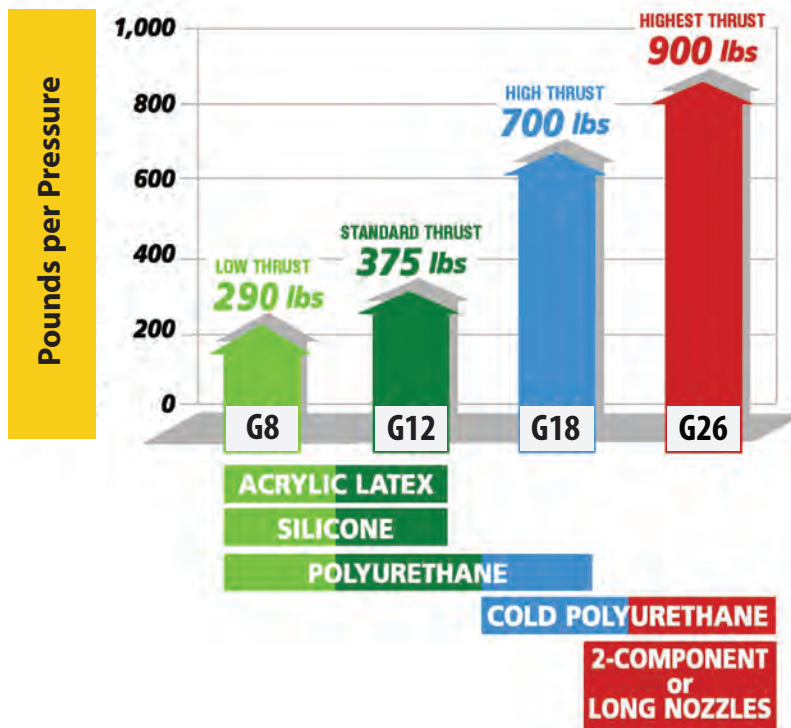

G Series Cartridge Guns

▶ G26 Max Plunge

26:1 Drive

GHEMCO

High Viscosity Materials Cold Weather Dispensing

The Highest Thrust In Our G Line Series

The Craftsman's Choice

- Drive Ratio: 26:1
- Capacity: 1/10 gal
- Pressure: 300 psi
- Thrust: 900 Lb-f
- Full size hand for comfort
- Built-in puncture wire & ladder hook pull